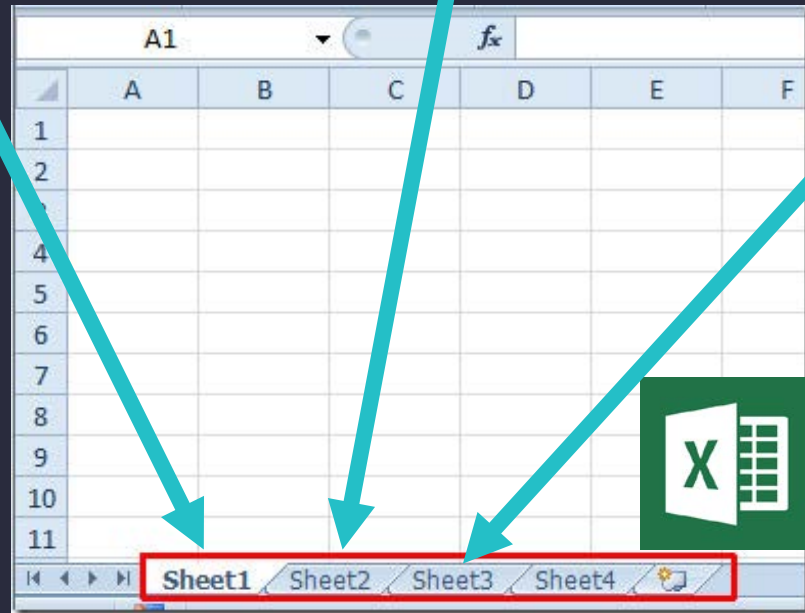

Linking Scripts – Design Options – Same Sheet

Script 1

Script 2

Script 3

Linking Scripts – Design Options – Different Sheets

Demonstration

End User Experience

- Linked – Same Sheet
- Linked – Different Sheet

Remember!

Query & Transaction Scripts cannot be linked

Poll Topics

WINSHUTTLE®

Copyright Winshuttle 2017

The background features a dark blue and black color scheme with a grid of dashed white lines. Overlaid on this grid are several financial charts: a candlestick chart in the center, a line graph with a blue trend line on the right, and a bar chart with orange bars on the left. The text is centered in the upper half of the image.