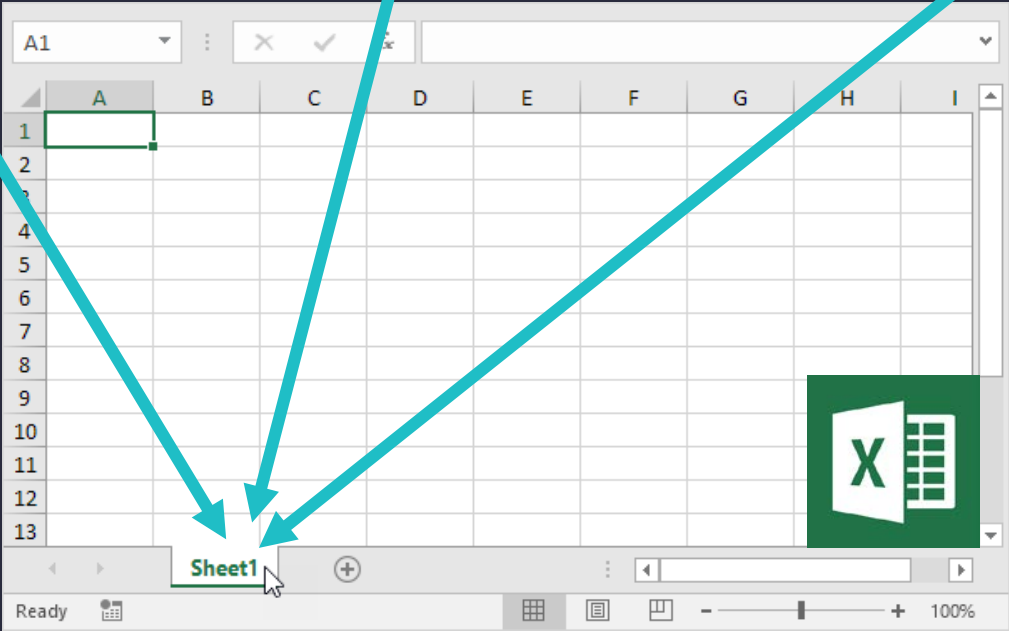

-  Introductions
-  Poll
-  Linked Scripts – Demo
-  Your nominated topic - Demo
-  Q&A

Poll

WINSHUTTLE®

Copyright Winshuttle 2017

TOPIC

Linked Scripts

Linking Scripts

- Scenario Scripts – Multiple Transactions executed in a sequence
- No User Intervention needed between scripts
- All scripts are TRANSACTION scripts
- All scripts are QUERY scripts
- Output of 1 script is Input to another script
- Same excel – Same Sheet
- Same excel – Multiple Sheets

Linking Scripts – Design Options – Same Sheet

Script 1

Script 2

Script 3

Linking Scripts – Design Options – Different Sheets

Demonstration

End User Experience

- Linked – Same Sheet
- Linked – Different Sheet

Remember!

Query & Transaction Scripts cannot be linked

Poll Topics

WINSHUTTLE®

Copyright Winshuttle 2017

The background features a dark blue and black color scheme with a grid of dashed white lines. Overlaid on this grid are several financial charts: a candlestick chart in the center, a line graph with a blue trend line on the right, and a bar chart with orange bars on the left. The text is centered in the upper half of the image.

www.winshuttle.com/events/webinars/

Q & A

WINSHUTTLE®

Copyright Winshuttle 2017

The background features a dark blue and black color scheme with a glowing grid of light blue lines. A white line graph with several data points is overlaid on the grid, showing an upward trend. The overall aesthetic is modern and technological.